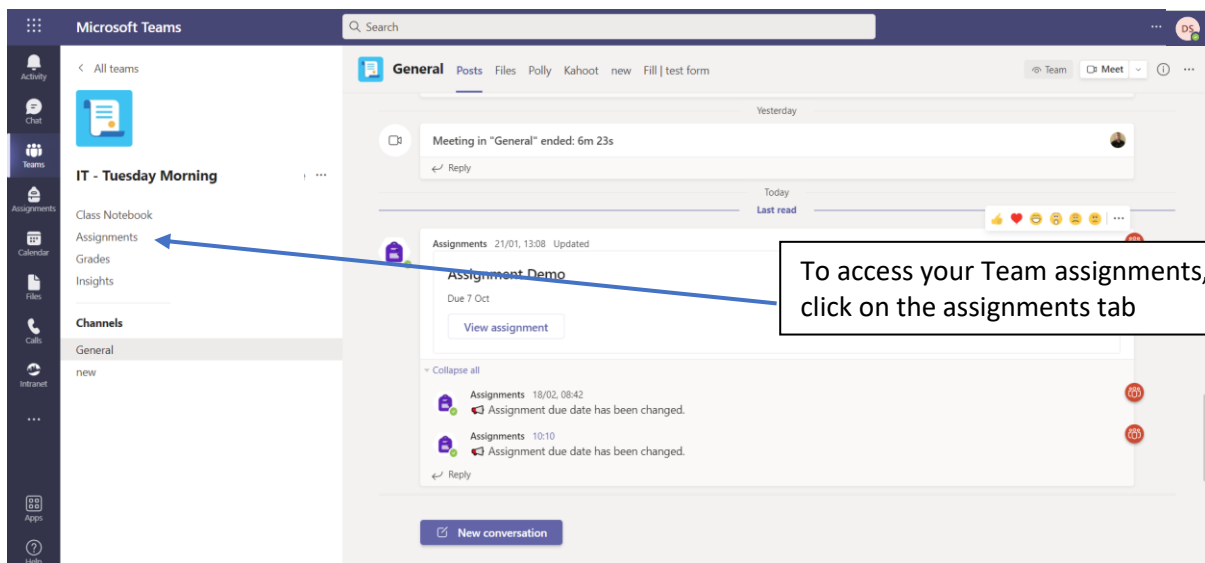

Assignments in Teams on phone

Click on the assignment to view it

Now you just need to complete the assignment.

There is two ways you can do this either complete the work attached (if the tutor has done this) or attach/ upload your own work by click on 'attach work 'once this is complete just press the hand in button to send this to your tutor.

If the assignment is a quiz, you just need to click on the attached quiz

Microsoft Teams

Using Microsoft (IT - Tuesday Morning -

Close

No

4. Is there a way to insert a picture from an online search into PowerPoint with out opening a web browser * (1 Point)