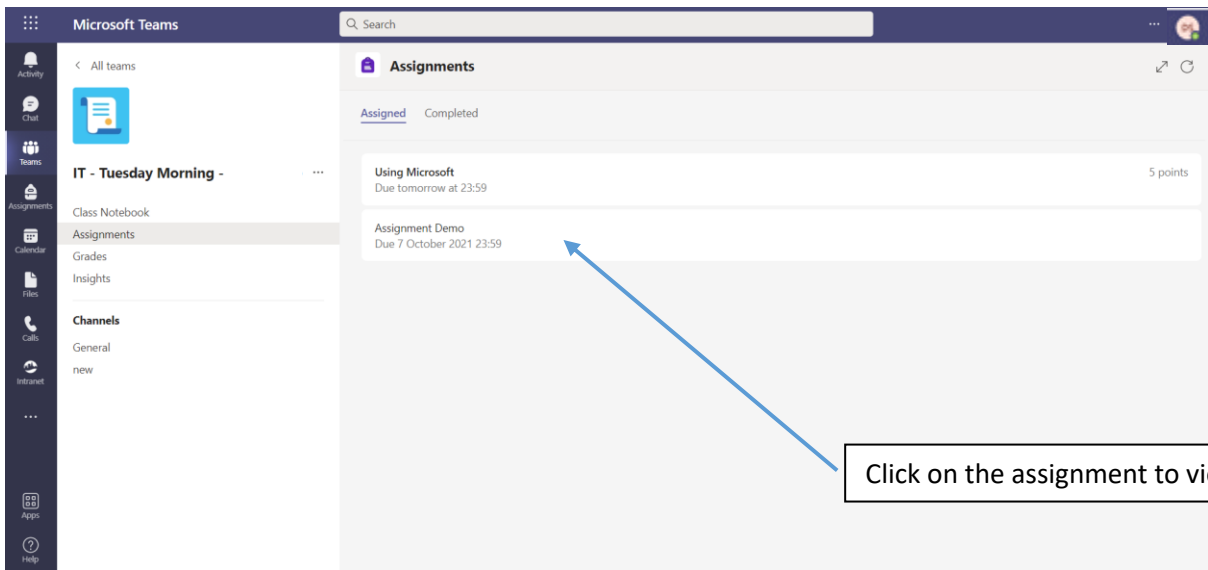

Assignments in Teams on phone

Click on the assignment to view it

Now you just need to complete the assignment.

There is two ways you can do this either complete the work attached (if the tutor has done this) or attach/ upload your own work by click on 'attach work 'once this is complete just press the hand in button to send this to your tutor.

If the assignment is a quiz, you just need to click on the attached quiz

Microsoft Teams

Using Microsoft (IT - Tuesday Morning -

Close

No

4. Is there a way to insert a picture from an online search into PowerPoint with out opening a web browser * (1 Point)