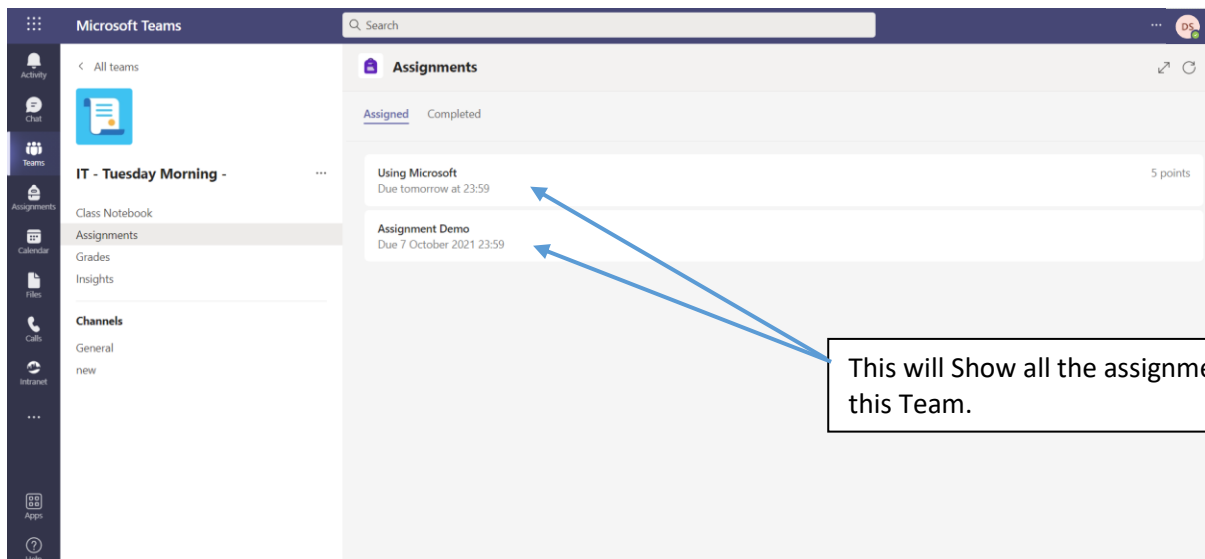

Assignments in Teams on phone

Click on the assignment to view it

Now you just need to complete the assignment.

There is two ways you can do this either complete the work attached (if the tutor has done this) or attach/ upload your own work by click on 'attach work 'once this is complete just press the hand in button to send this to your tutor.

If the assignment is a quiz, you just need to click on the attached quiz

Microsoft Teams

Using Microsoft (IT - Tuesday Morning -

Close

No

4. Is there a way to insert a picture from an online search into PowerPoint with out opening a web browser * (1 Point)